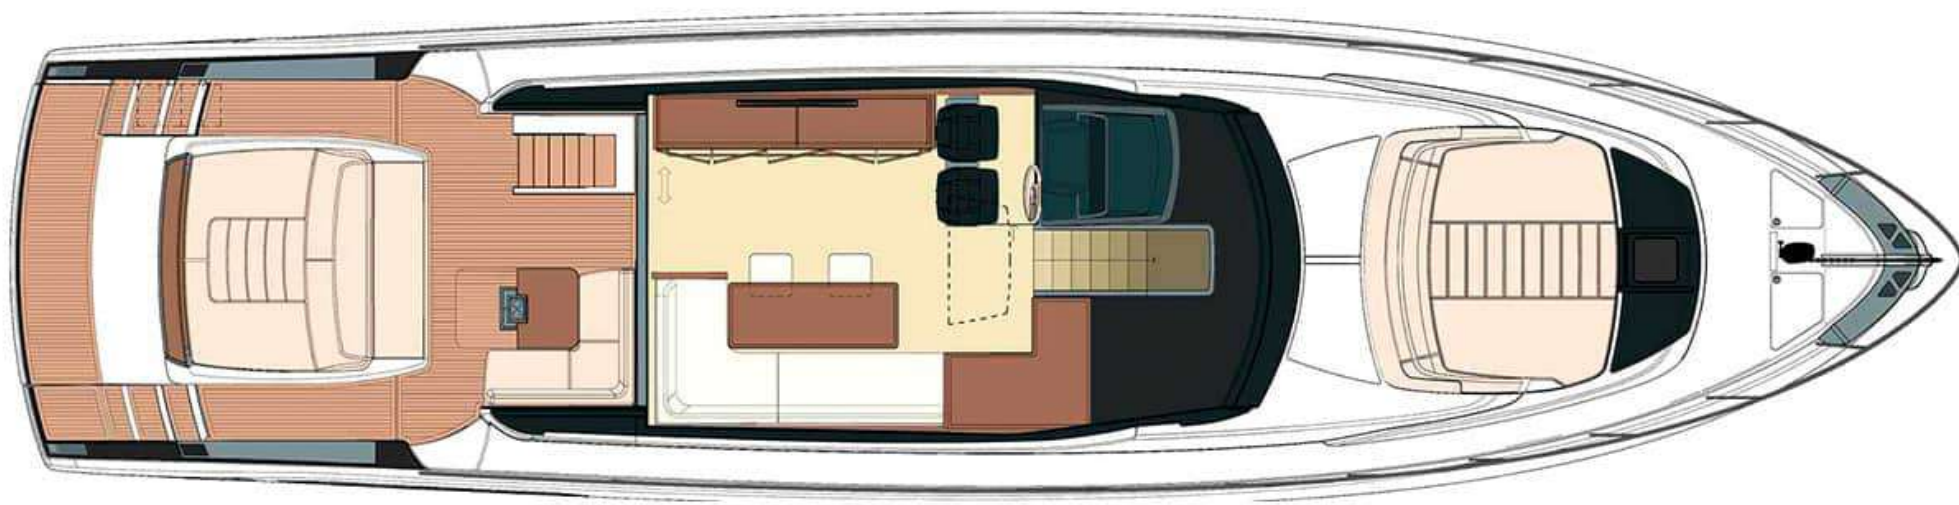

*Riva*

*Riva*

Riva

---

**Builder:** Riva

---

**Model:** 66' Ribelle

---

**Year build:** 2021

---

**Length overall:** 20.67 m

---

**Beam:** 5.29 m

---

**Flag:** Malta

---

Automatic Trim Tab system

---

**AUDIO VIDEO EQUIPMENT**

---

Dinette : TV 49" with Apple TV

---

Master cabin : TV 49" with Apple TV

---