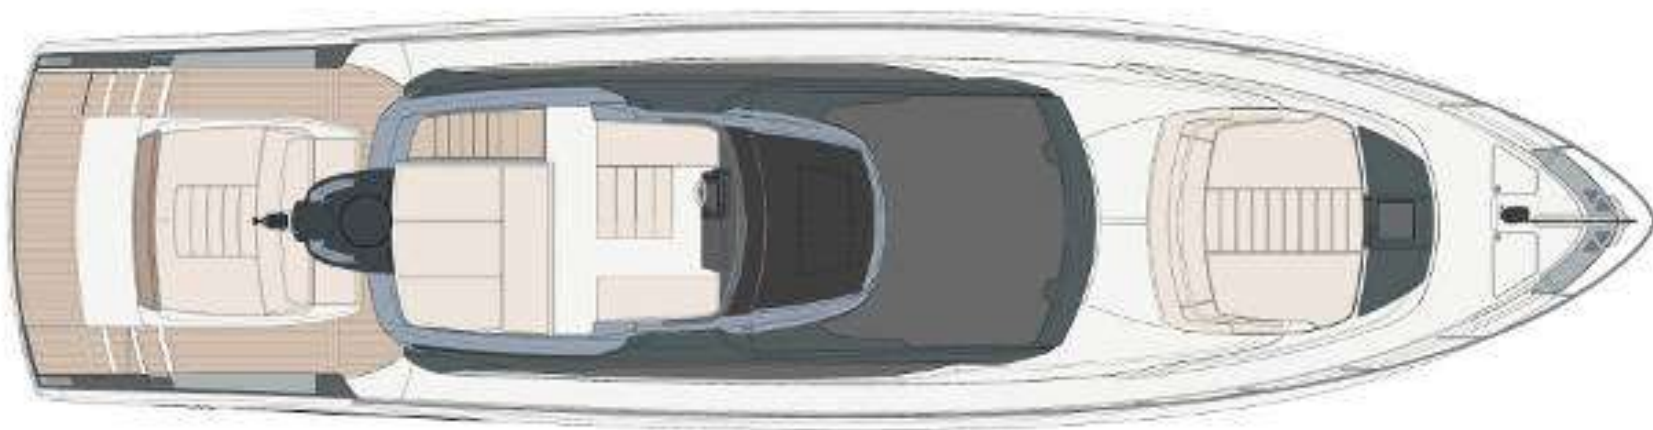

*Riva*

*Riva*

Riva

---

**Builder:** Riva

---

**Model:** 66' Ribelle

---

**Year build:** 2021

---

**Length overall:** 20.67 m

---

**Beam:** 5.29 m

---

**Flag:** Malta

---

**Hull material:** GRP

---

**Engines:** 2 x MAN V12

---

**Engines power:** : 2 x 1.550 Hp

---

**Engine Hours :** 350

---