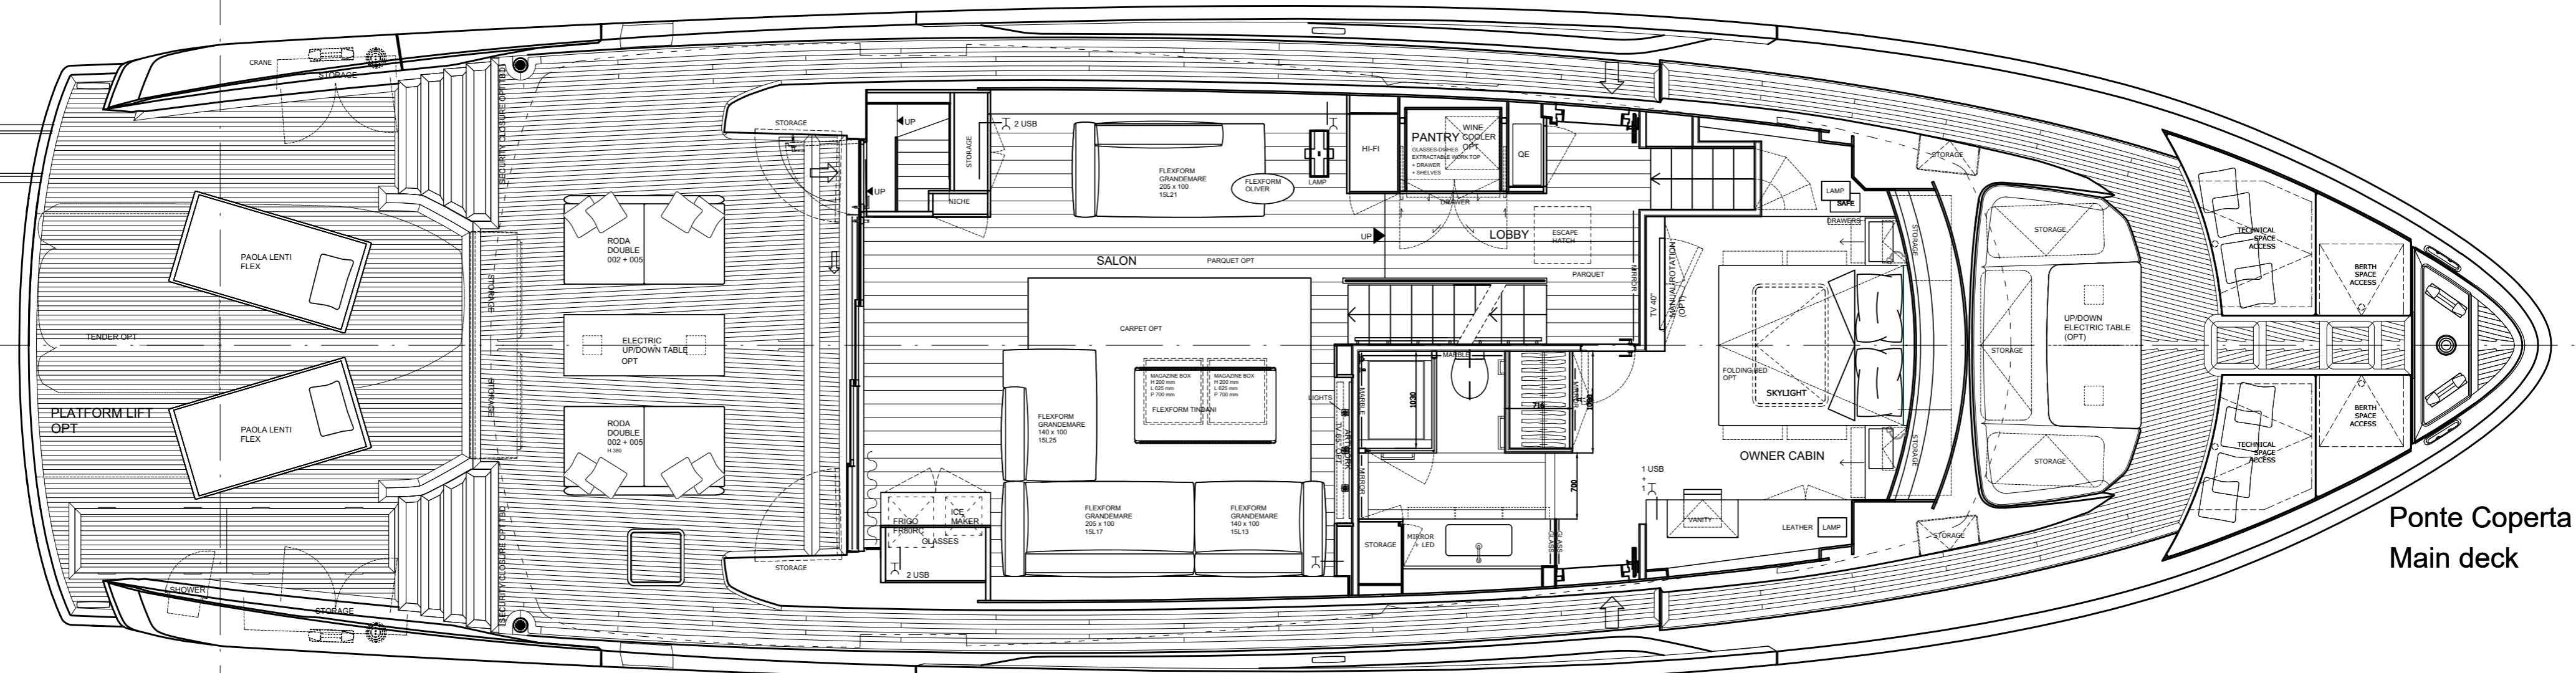

Profilo Profile

Ponte Fly Flying Bridge

Ponte Coperta Main deck

Ponte Cabine Lower deck

OPEN TABLE FLYING BRIDGE

DINING TABLE COCKPIT

Rev	Date	Note	Drawn by
02	26/09/2017	Incontro dealer Cantiere	A.R.
03	05/10/2017	Incontro cliente Cantiere	A.R.
04	26/10/2017	Incontro cliente Parigi	A.R.
05	06/02/2018	Incontro cliente Parigi	A.R.

SX88 **SANLORENZO**
 SANLORENZO s.p.a. - Via Armezzone, 3 Ameglia (SP) ITALIA

Building n° **06**
GENERAL ARRANGEMENT "B"
OPT C - 4 CABINE

Drawing n°	Date	Scale	Drawn by	Checked by	Signed by
SX88_06_PG_OPT_C_00	14/09/2017	1/50	GT