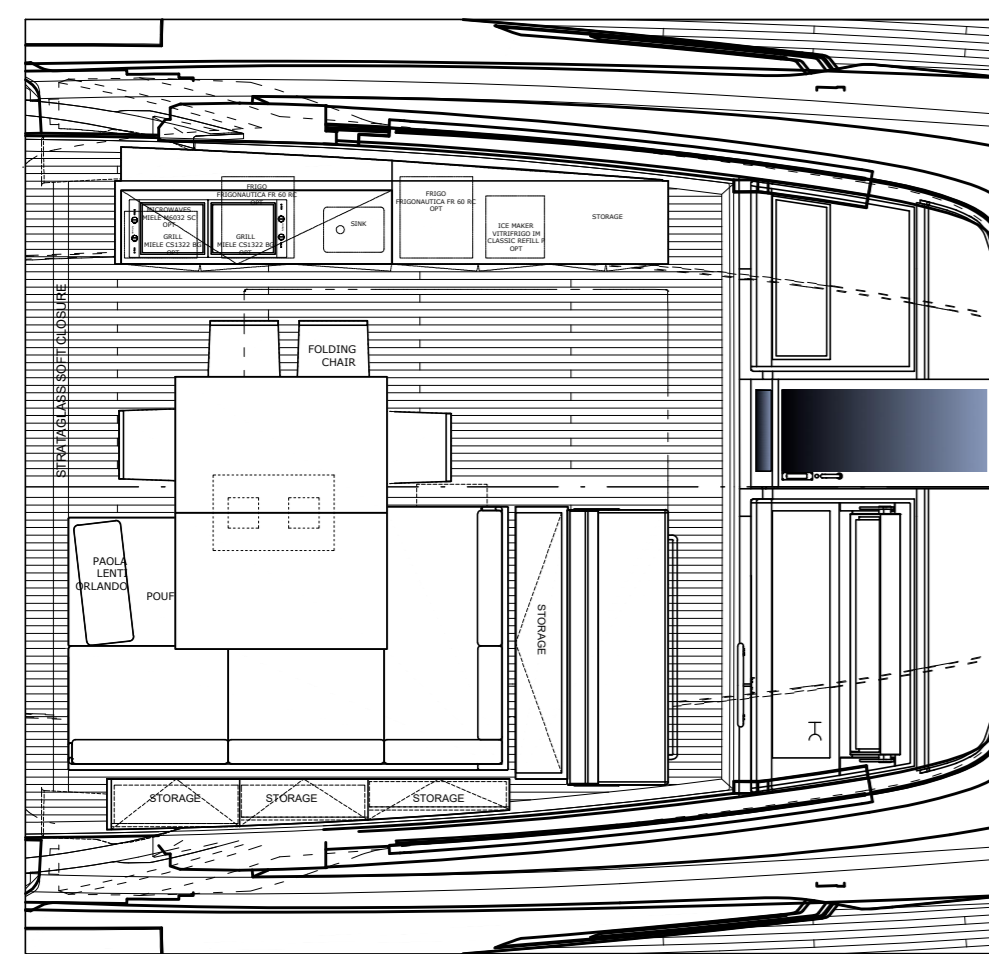

Profilo Profile

Ponte Fly Flying Bridge

Ponte Coperta Main deck

Ponte Cabine Lower deck

OPEN TABLE FLYING BRIDGE

DINING TABLE COCKPIT

Rev	Date	Note	Drawn by
02	26/09/2017	Incontro dealer Cantiere	A.R.
03	05/10/2017	Incontro cliente Cantiere	A.R.
04	26/10/2017	Incontro cliente Parigi	A.R.
05	06/02/2018	Incontro cliente Parigi	A.R.

SX88 **SANLORENZO**
 SANLORENZO s.p.a. - Via Armezzone, 3 Ameglia (SP) ITALIA

Building n° **06**
GENERAL ARRANGEMENT "B"
OPT C - 4 CABINE

Drawing n°	Date	Scale	Drawn by	Checked by	Signed by
SX88_06_PG_OPT_C_00	14/09/2017	1/50	GT