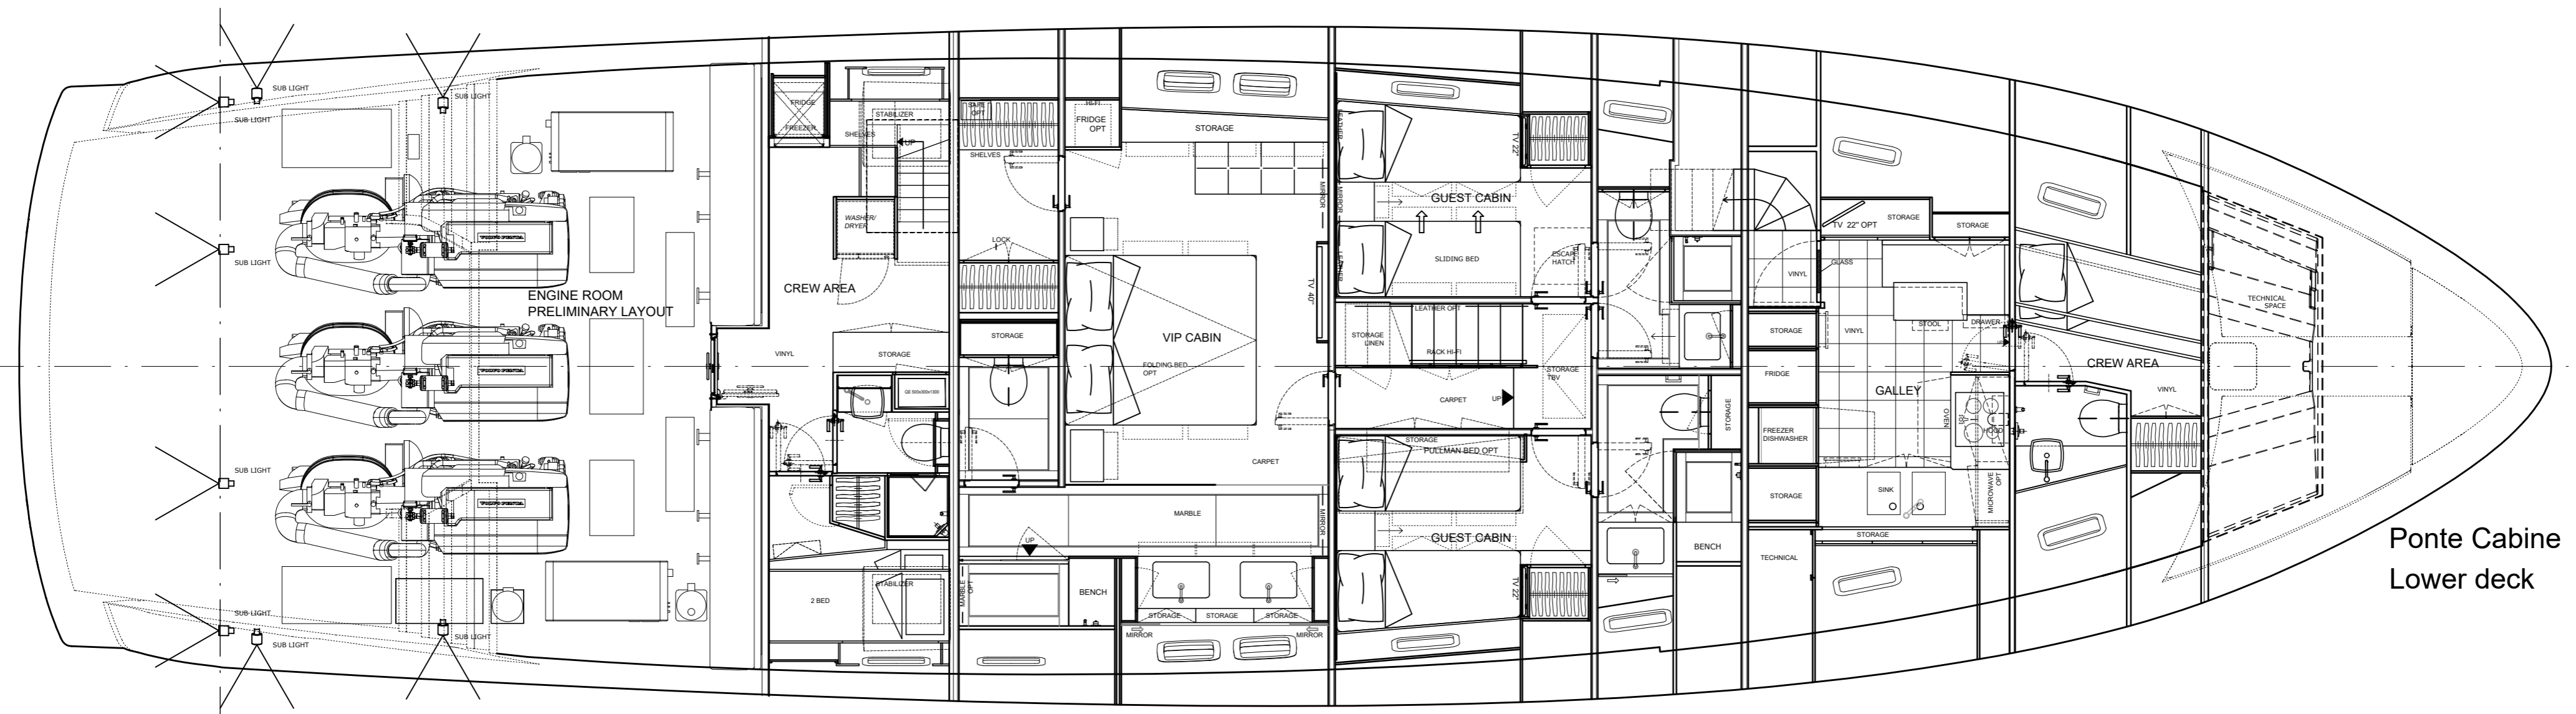

Profilo Profile

Ponte Fly Flying Bridge

Ponte Coperta Main deck

Ponte Cabine Lower deck

OPEN TABLE FLYING BRIDGE

DINING TABLE COCKPIT

Rev	Date	Note	Drawn by
02	26/09/2017	Incontro dealer Cantiere	A.R.
03	05/10/2017	Incontro cliente Cantiere	A.R.
04	26/10/2017	Incontro cliente Parigi	A.R.
05	06/02/2018	Incontro cliente Parigi	A.R.

SX88 **SANLORENZO**
 SANLORENZO s.p.a. - Via Armezzone, 3 Ameglia (SP) ITALIA

Building n° **06**
GENERAL ARRANGEMENT "B"
OPT C - 4 CABINE

Drawing n°	Date	Scale	Drawn by	Checked by	Signed by
SX88_06_PG_OPT_C_00	14/09/2017	1/50	GT