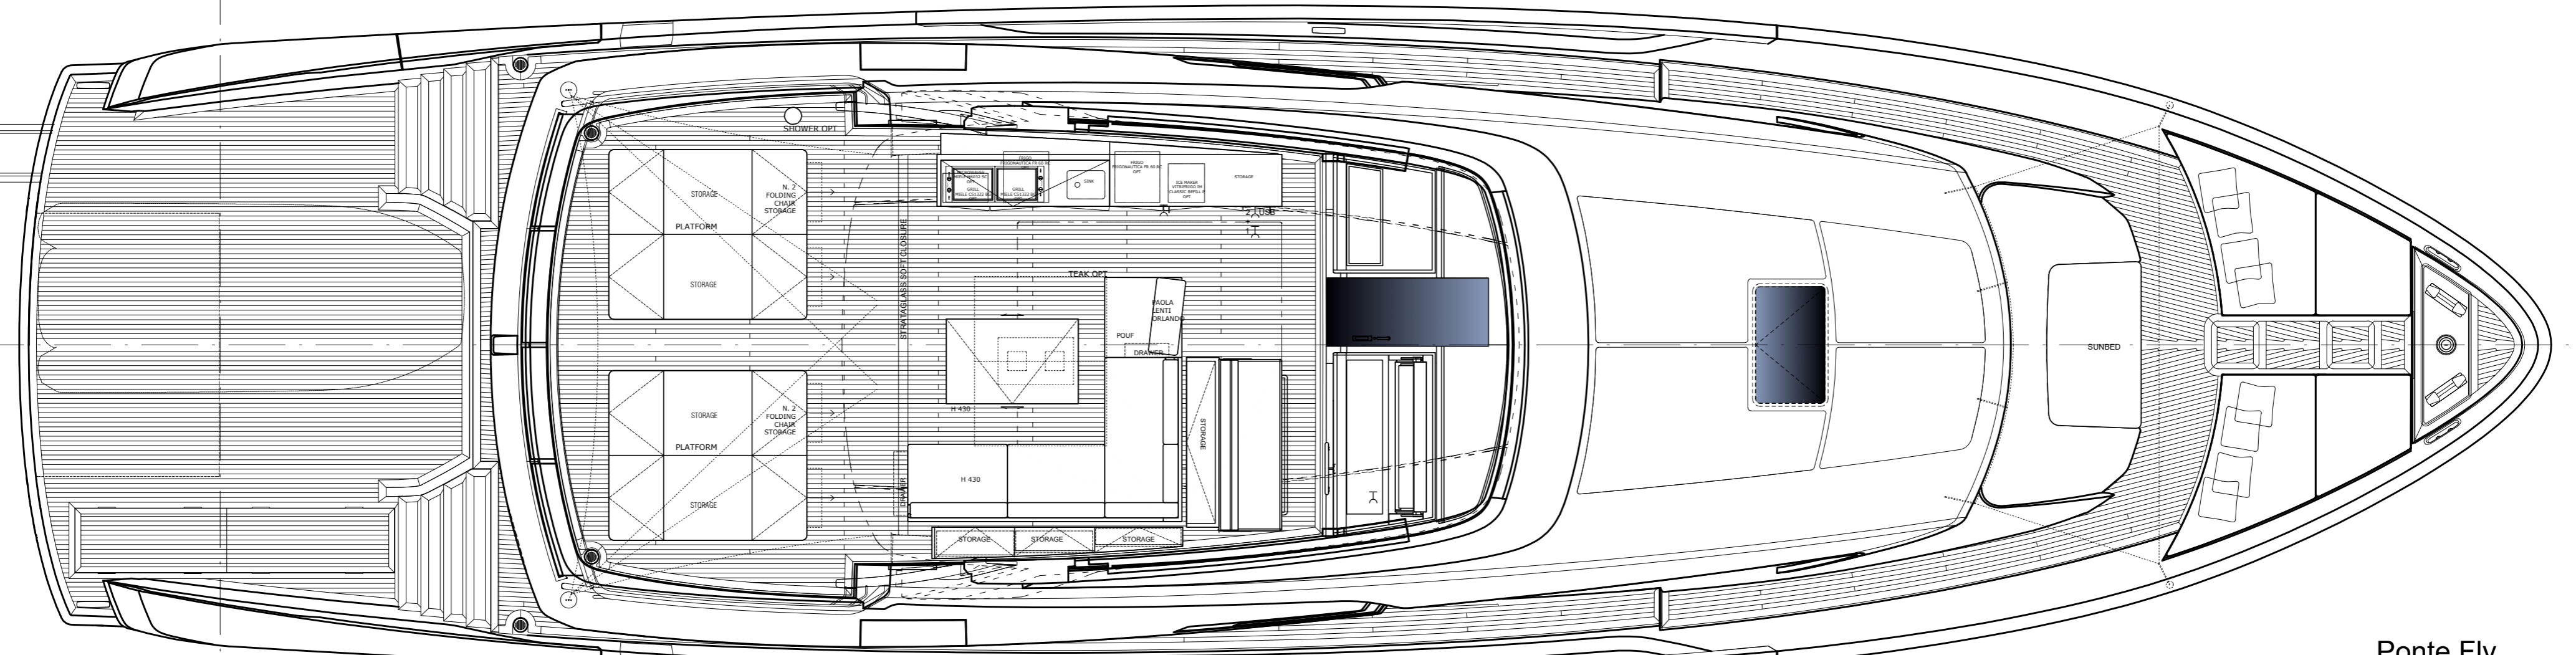

Profilo Profile

Ponte Fly Flying Bridge

Ponte Coperta Main deck

Ponte Cabine Lower deck

OPEN TABLE FLYING BRIDGE

DINING TABLE COCKPIT

Rev	Date	Note	Drawn by
02	26/09/2017	Incontro dealer Cantiere	A.R.
03	05/10/2017	Incontro cliente Cantiere	A.R.
04	26/10/2017	Incontro cliente Parigi	A.R.
05	06/02/2018	Incontro cliente Parigi	A.R.

SX88 **SANLORENZO**
 SANLORENZO s.p.a. - Via Armezzone, 3 Ameglia (SP) ITALIA

Building n° **06**
GENERAL ARRANGEMENT "B"
OPT C - 4 CABINE

Drawing n°	Date	Scale	Drawn by	Checked by	Signed by
SX88_06_PG_OPT_C_00	14/09/2017	1/50	GT