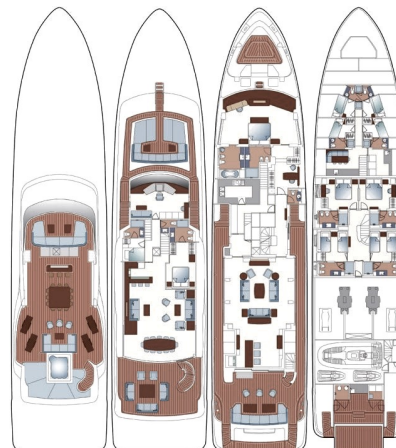

EXTRA OPTIONS

- Water Maker / Jacuzzi / Stabilizer / Highly Customized / 5 years warranty on the hull / Extended one year warranty for interior.