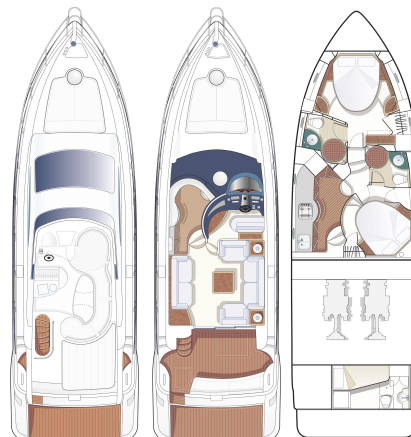

EXTRA OPTIONS

- Mosquito for each porthole / TV in the living-room / Electrical Bimini.

BOAT DETAILS

- Builder: AZIMUT
- Model: 50
- Year: 2003
- Cabins: 2
- Berths: 2+2+2 (Cvt)
- Heads: 2
- Location: French Riviera
- Flag: NA
- Leasing: Not Possible
- Tax Status: Not Paid

PRICE: 230 000 €

LONDON

TEL +44 20 79 52 63 93
INFO@AZIMUT-YACHTS-LONDON.CO.UK

GOLFE JUAN

TEL +33(0)4 93 93 13 69
PBLATTESYACHTING@ORANGE.FR

MONACO

TEL +377 93 50 16 95
AZIMUT@PBY.MC