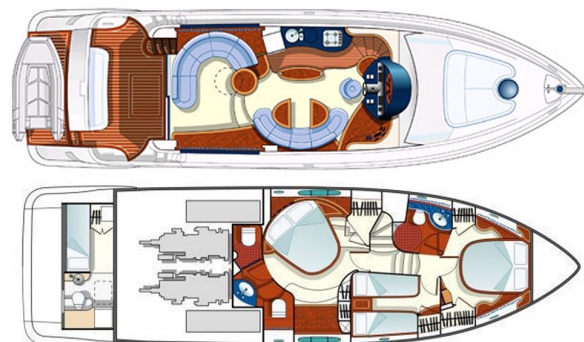

LONDON

TEL +44 20 79 52 63 93
INFO@AZIMUT-YACHTS-LONDON.CO.UK

GOLFE JUAN

TEL +33(0)4 93 93 13 69
PBLATTESYACHTING@ORANGE.FR

MONACO

TEL +377 93 50 16 95
AZIMUT@PBY.MC