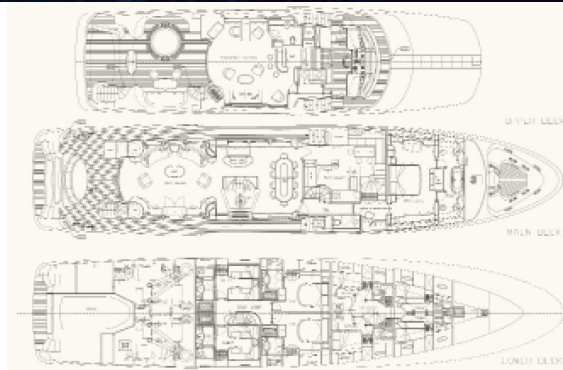

CANNES - MONACO - LONDON

M/Y INOUIS

BOAT DETAILS

- Builder: BENETTI
- Model: 34 M
- Year: 2004
- Name: M/Y INOUIS

DIMENSIONS

- LOA: 34.95 M (114.92 Ft)
- Beam: 7.62 M (25.29 Ft)
- Draft: 1.20 M (6.05 Ft)

ENGINES

- Make: MTU SERIE 2000
- Model: 2 X 1490 HP
- Transmission: Shaft Line
- Cru / Max. Speed: 12 / 15 Kts

ACCOMODATION

- Guests: 10
- Crew: Captain + 5
- Cabins: 3 Double / 2 Twin Cabin
- Berths: 2+2+2+2+2
- Heads: 5+1 Crew
- Location: French Riviera
- Flag: Luxembourg