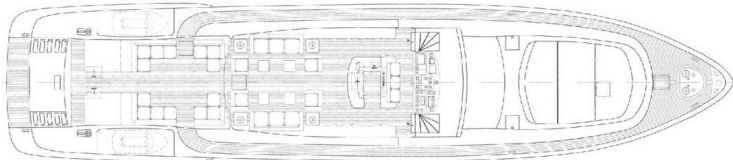

CANNES-MONACO-LONDON

M/Y CRAZY TOO

BOAT DETAILS

- Builder: Overmarine
- Model: Mangusta 108'
- Year: 2006
- Name: M/Y CRAZY TOO

DIMENSIONS

- LOA: 33.20 M (108.92 Ft)
- Beam: 7.10 M (23.29 Ft)
- Draft: 1.20 M (3.93 Ft)

ENGINES

- Make: MTU M90
- Model: 2 X 2750 HP
- Transmission: KAMEWA
- Cru / Max. Speed: 30 / 36 Kts

ACCOMODATION

- Guests: 8
- Crew: Captain + 3
- Cabins: 3 Double / 1 Twin Cabin
- Berths: 2+2+2+2
- Heads: 4+1 Crew
- Location: French Riviera
- Flag: NA