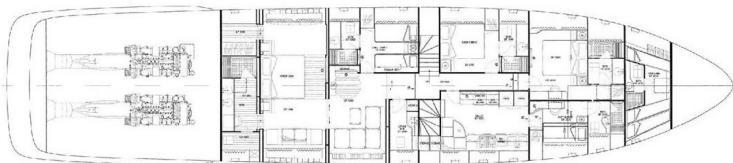

CANNES-MONACO-LONDON

M/Y CRAZY TOO

BOAT DETAILS

- Builder: Overmarine
- Model: Mangusta 108'
- Year: 2006
- Name: M/Y CRAZY TOO

DIMENSIONS

- LOA: 33.20 M (108.92 Ft)
- Beam: 7.10 M (23.29 Ft)
- Draft: 1.20 M (3.93 Ft)

ENGINES

- Make: MTU M90
- Model: 2 X 2750 HP
- Transmission: KAMEWA
- Cru / Max. Speed: 30 / 36 Kts

ACCOMODATION

- Guests: 8
- Crew: Captain + 3
- Cabins: 3 Double / 1 Twin Cabin
- Berths: 2+2+2+2
- Heads: 4+1 Crew
- Location: French Riviera
- Flag: NA