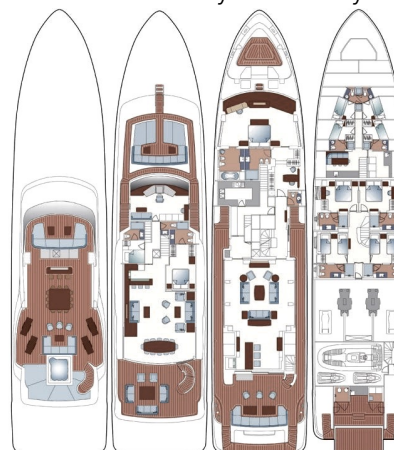

EXTRA OPTIONS

- Water Maker / Jacuzzi / Stabilizer / Highly Customized / 5 years warranty on the hull / Extended one year warranty for interior.